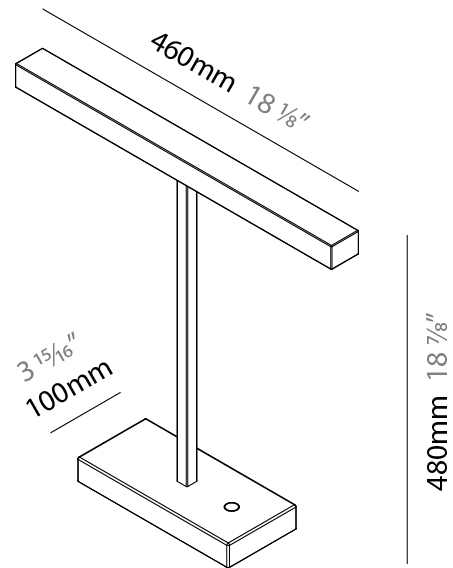

PROJECT	
TYPE	
SPECIFIER	
QUANTITY	
DATE	

ELLE PORTABLE

D204002-

base number Finish
Options

1. To build a product code in our configurator select the specify button on the base model # product page
2. To build a manual product code on this datasheet choose from the options listed below in blue font and add the suffix to the base model #

GENERAL

Series: Elle
Brand: Zaneen
Division: Design
Mounting Type: Portable
Mounting Location: Table
Subcategory: Task

PHYSICAL

Shape: Square
Length (mm): 460
Length (in): 18 ¹/₈
Width (mm): 100
Width (in): 3 ¹⁵/₁₆
Height (mm): 480
Height (in): 18 ⁷/₈
Light Distribution: Direct
Diffuser: Acrylic Bi-Satin
Fixture Finish: MBK / MWH / MCB
Fixture Material: Aluminum

ELECTRICAL

Lamp Type: LED
Input Wattage (W): 6
Dimming: Touch Dimming
Driver Included: Yes
Driver Location: Inline Transformer Plug
Driver Class: Class 2
Input Voltage (V): 120 - 277
Output Voltage (V): 24

LED

Color Temperature (°K): 3000
CRI: >90 CRI
Lamp Life (hrs): 50000

OPTICAL

RATINGS AND CERTIFICATIONS

Certified By: Certified for North American Standards
IP rating: IP20